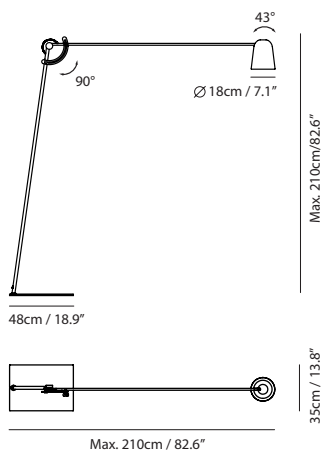

來自愛麗斯夢遊仙境裡的經典嘟嘟鳥，自推出以來親切俏皮的大頭形象深植人心。2021 末搖身一變，落落大方地以大幅跨距、實用功能見長的大型弓燈，重現極簡美學。DODO MEGA 不僅保留可調整燈罩功能，能輕鬆仰頭 45 度角滿足微光需求，抑或俯視低探聚焦重點；更可開闢長臂，上下調整高度拉近或拉遠，一如在空間劇場裡發著光的靈活調度者，多了個性但貼心如常，衷心為您照亮每個黑暗。

DODO, the bird from the fairy tale Alice in Wonderland, appears this time as a big bird, still in the whimsical and iconic big head yet with a huge body with a large span. While implementing the spirit of minimalist aesthetics, the DODO light can light up anyone's courage and adventurous mind. In addition, its adjustable shade and long arm provide ample covering and tilt at whatever angle your heart desires.

By Chen, Chao Cheng 陳昭成

matt black + chrome

Measurement : centimeter / inches

Dodo Mega Floor

Model
SQ-218FL

Material
steel

Light Source
E27 1 x 15W LED 2700/3000K

Weight
16.4kg / 36.2lb