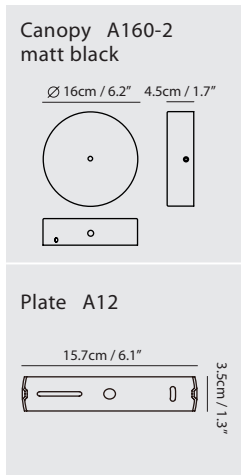

By Chang, Huan Rou 張幻柔

sand gold

matt black

Measurement : centimeter / inches

Konnect Pendant PL4

Model
SLD-3983PL4

Material
PC, steel

Light Source
LED 4 x 5.5W 3000K CRI98 1052lm

Dimming
0-10V

Weight
1.8kg / 3.9lb

- Color**
-  sand gold + matt black canopy
 -  matt black + matt black canopy