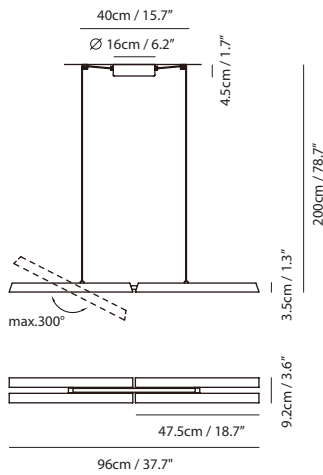

By Chang, Huan Rou 張幻柔

sand gold

matt black

Measurement : centimeter / inches

Konnect Pendant PL4

Model
SLD-3983PL4

Material
PC, steel

Light Source
LED 4 x 5.5W 3000K CRI98 1052lm

Dimming
0-10V

Weight
1.8kg / 3.9lb

- Color**
-  sand gold + matt black canopy
 -  matt black + matt black canopy