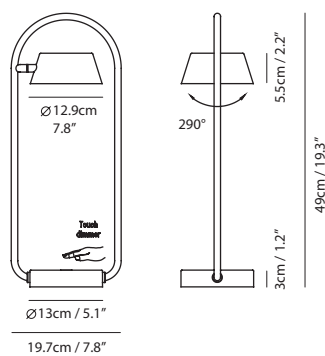

OLO 光氛符碼添加新元素「直徑符號  $\Phi$ 」，直觀地以符號外形表露其縱向仰俯、橫向擺首的翻轉特色，展現面面俱到的全方位光向。細緻出色的 U 型框，一如美麗天體的土星環，溫柔圈圍著漂浮迴旋的發光主體，且聽 OLO  $\Phi$  為人們輕柔吟唱屬於光的詠嘆調。

OLO  $\Phi$  infused the diameter symbol  $\Phi$  into the basic elements of circle and line. With the finely welded frame, it looks like Saturn ring embraces the floating and flipping lamps in its arms that served us sufficient warm light as a soft aria.

By Li, Hui Lun 李慧倫

sand gold + matt black

Measurement : centimeter / inches

**OLO Φ D****Model**  
SLD-130DTE**Material**  
steel, PP**Light Source**  
LED 8W 3000K CRI90 415lm**Feature**  
Touch dimmer switch**Weight**  
1.4kg / 3.1lb**Color** sand gold + matt black