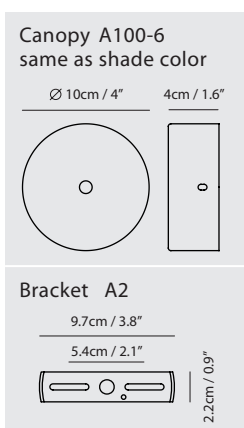

OLO 光氛符碼添加新元素「直徑符號 Φ 」，直觀地以符號外形表露其縱向仰俯、橫向擺首的翻轉特色，展現面面俱到的全方位光向。細緻出色的環狀與 U 型框，一如美麗天體的土星環，溫柔圈圍著漂浮迴旋的發光主體，且聽 OLO Φ 為人們輕柔吟唱屬於光的詠嘆調。

OLO Φ infused the diameter symbol Φ into basic elements of circle and line. The wall/ceiling lamp impressively covers every object in need with an omnidirectional light rotation, which can be tilted vertically as well as horizontally. With the finely welded frame of round and U-bend, it looks like Saturn ring embraces the floating and flipping lamps in its arms that served us sufficient warm light as a soft aria.

By Li, Hui Lun 李慧倫

shiny black + matt black

sand gold + matt black

pear cocoa + matt black

Measurement : centimeter / inches

OLO Ø Pendant P1

Model
SLD-130P

Material
steel, PP

Light Source
LED x 6.5W 3000K CRI90 415lm

Feature
touch dimmer switch

Weight
0.8kg / 1.8lb

- Color**
- shiny black + matt black
 - sand gold + matt black
 - pear cocoa + matt black