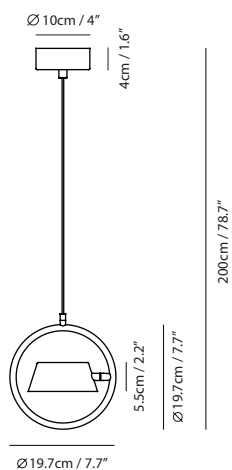

OLO 光氛符碼添加新元素「直徑符號 Φ 」，直觀地以符號外形表露其縱向仰俯、橫向擺首的翻轉特色，展現面面俱到的全方位光向。細緻出色的環狀與 U 型框，一如美麗天體的土星環，溫柔圈圍著漂浮迴旋的發光主體，且聽 OLO Φ 為人們輕柔吟唱屬於光的詠嘆調。

OLO Φ infused the diameter symbol Φ into basic elements of circle and line. The wall/ceiling lamp impressively covers every object in need with an omnidirectional light rotation, which can be tilted vertically as well as horizontally. With the finely welded frame of round and U-bend, it looks like Saturn ring embraces the floating and flipping lamps in its arms that served us sufficient warm light as a soft aria.

By Li, Hui Lun 李慧倫

shiny black + matt black

sand gold + matt black

pear cocoa + matt black

Measurement : centimeter / inches

OLO Ø Pendant P1

Model
SLD-130P

Material
steel, PP

Light Source
LED x 6.5W 3000K CRI90 415lm

Feature
touch dimmer switch

Weight
0.8kg / 1.8lb

- Color**
- shiny black + matt black
 - sand gold + matt black
 - pear cocoa + matt black