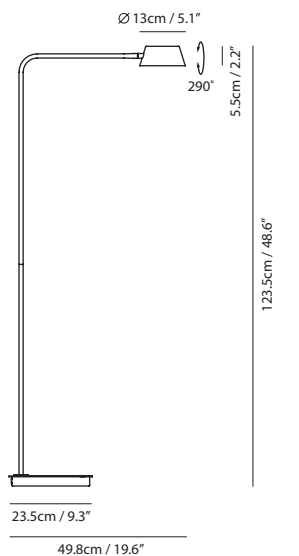

By Li, Hui Lun 李慧倫

matt black

sand gold

Measurement : centimeter / inches

OLO Table

Model
SLD-130DLTE

Material
steel, PP

Light Source
LED x 6.5W 3000K CRI>90 415lm

Feature
Touch dimmer switch

Weight
2.2kg / 4.9lb

Color

- matt black
- sand gold + matt black

OLO Table

Model
SLD-130FL

Material
steel, PP

Light Source
LED x 6.5W 3000K CRI>90 415lm