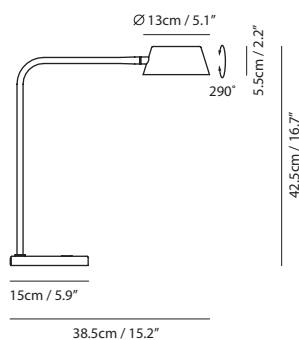

By Li, Hui Lun 李慧倫

matt black

sand gold

Measurement : centimeter / inches

OLO Table

Model
SLD-130DLTE

Material
steel, PP

Light Source
LED x 6.5W 3000K CRI>90 415lm

Feature
Touch dimmer switch

Weight
2.2kg / 4.9lb

Color

- matt black
- sand gold + matt black

OLO Table

Model
SLD-130FL

Material
steel, PP

Light Source
LED x 6.5W 3000K CRI>90 415lm