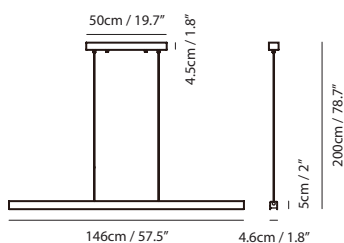

Square Pendant

Model
SLD-3982PEC

Material
metal, aluminum, PC

Light Source
LED 40W 3000K-3400K-4000K-2700K
CRI 98 2300lm

Feature
optical sensor dimmer
(Color Temperature/Luminance)

Weight
4.3kg / 9.5lb

Color
matt black + sand gold
matt white + sand gold