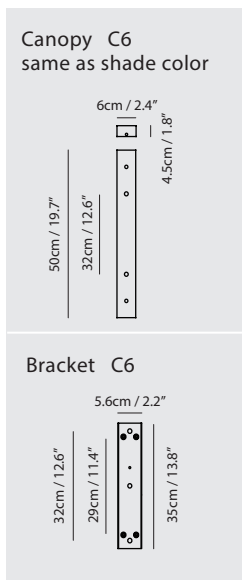

\*Four stages of color temperature: 2700K / 3000K (default setting) / 3400K / 4000K

By Chen, Chao Cheng 陳昭成

matt black + sand gold

matt white + sand gold

Measurement : centimeter / inches

**Square Pendant**

**Model**  
SLD-3982PEC

**Material**  
metal, aluminum, PC

**Light Source**  
LED 40W 3000K-3400K-4000K-2700K  
CRI 98 2300lm

**Feature**  
optical sensor dimmer  
(Color Temperature/Luminance)

**Weight**  
4.3kg / 9.5lb